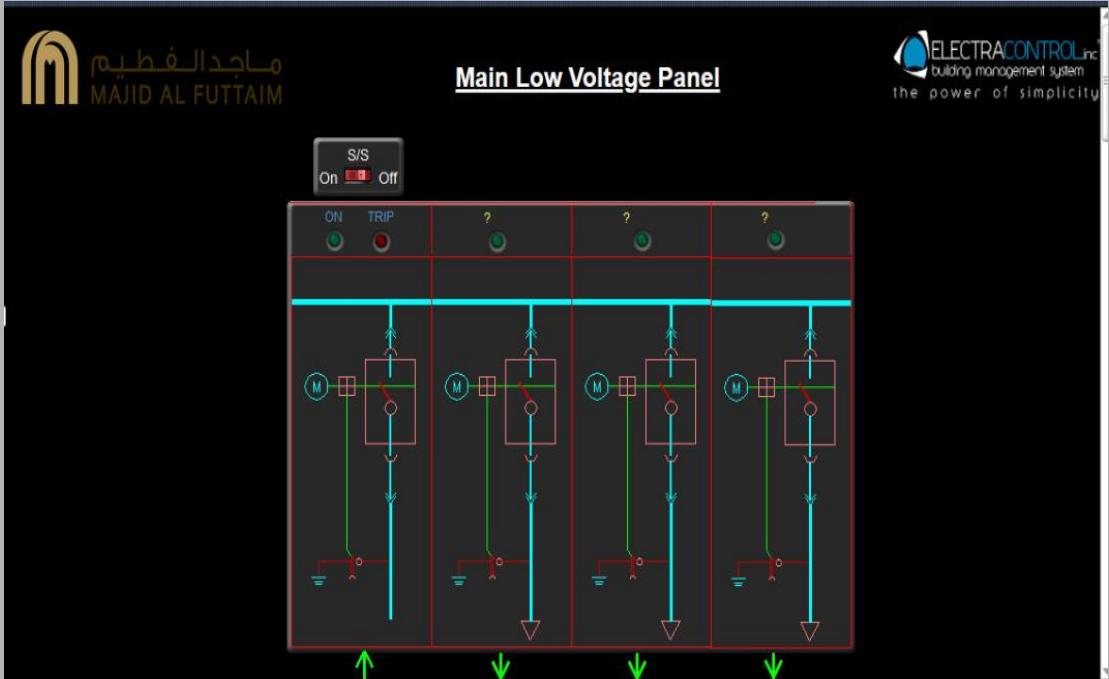

setpoint adjusted by	+0.0 °F
Overridden for	HH:MM hh:mm
Unoccupied until	HH:MM
Unoccupied until	HH:MM AMPM

Mechanical Systems

- Submersible Pumps
- Fire Fighting Pumps
- Elevators

ELECTRACONNIROL

ELECTRACONNIROL
building management
the power of