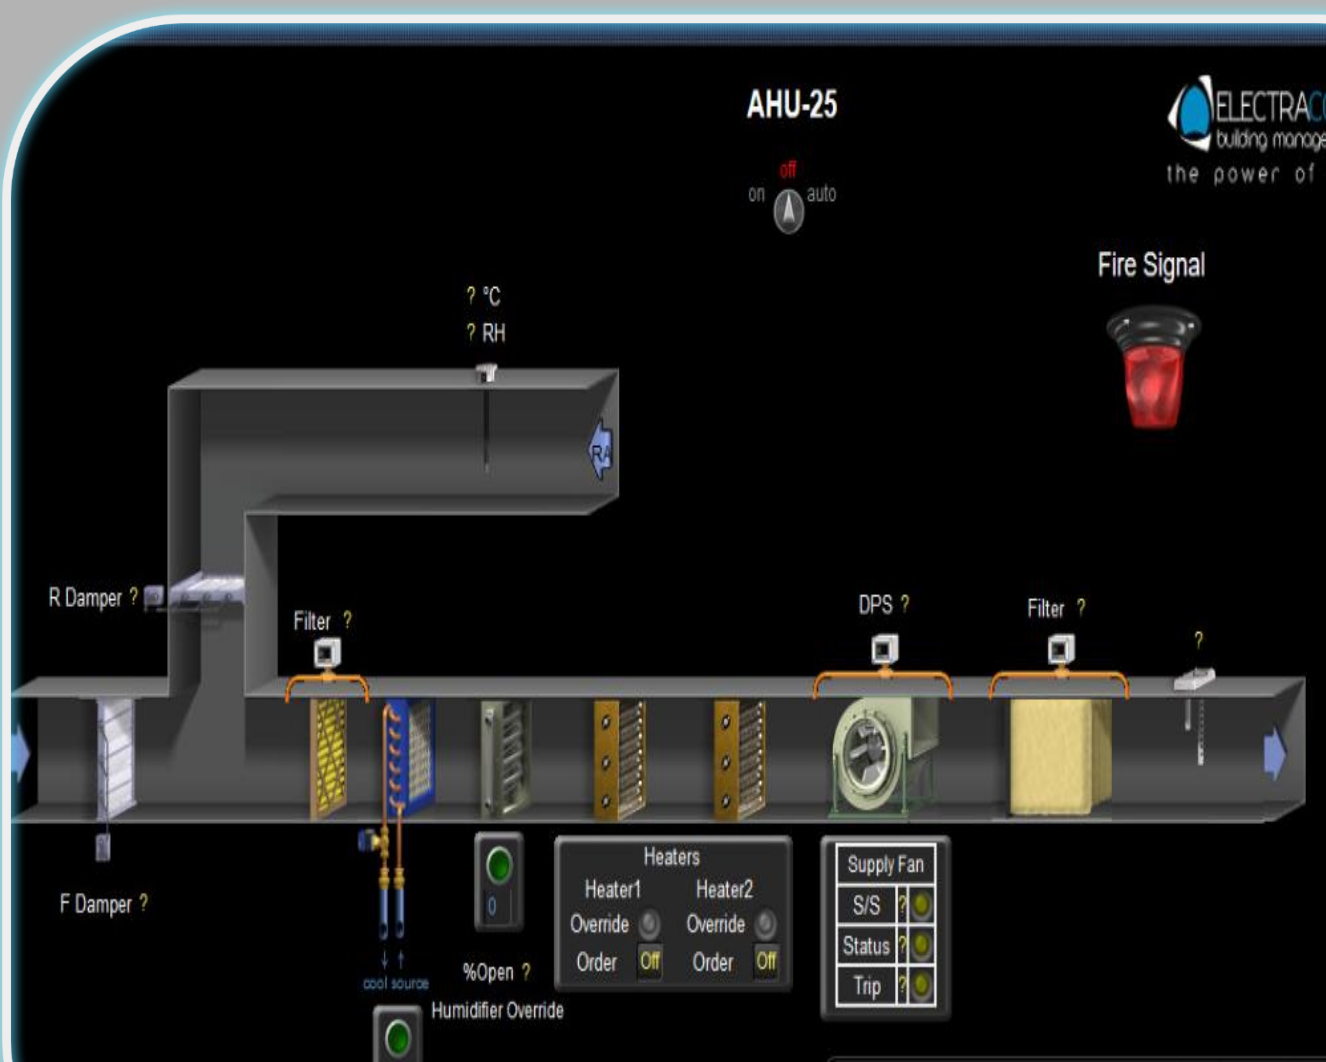

ELECTRACONIROL

LC Waikiki 1

Total WH	?	WH
WH this month	?	WH
WH previous month	?	WH
Current Power	?	W
FLow	?	M ³ /H
FLow Temp.	?	C
Return Temp.	?	C
Total Volume	?	M ³

Electrical Systems

- Electrical Distribution Systems
- Generators
- ATS
- UPS
- Light Current

setpoint adjusted by	+0.0 °F
Overridden for	HH:MM hh:mm
Unoccupied until	HH:MM
Unoccupied until	HH:MM AMPM

Mechanical Systems

- Submersible Pumps
- Fire Fighting Pumps
- Elevators

ELECTRACONNIROL

ELECTRACONNIROL
building management
the power of