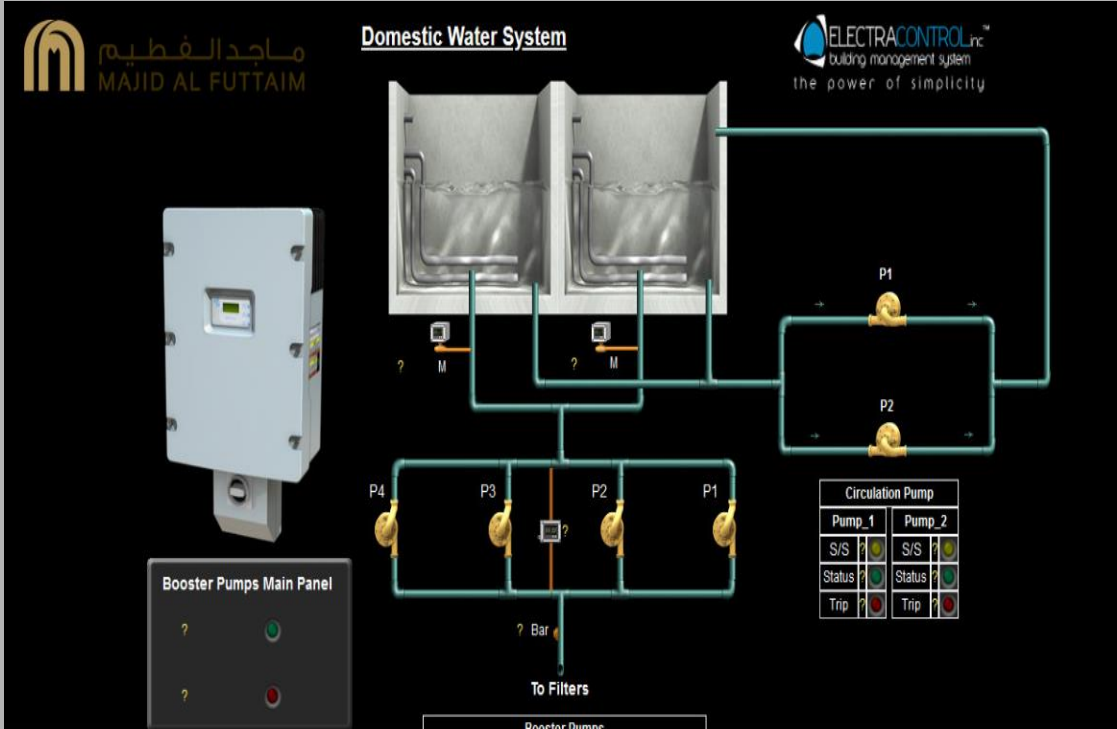

setpoint adjusted by	+0.0 °F
Overridden for	HH:MM hh:mm
Unoccupied until	HH:MM
Unoccupied until	HH:MM AMPM

Mechanical Systems

- Submersible Pumps
- Fire Fighting Pumps
- Elevators

ELECTRACONNIROL

ELECTRACONNIROL
building management
the power of