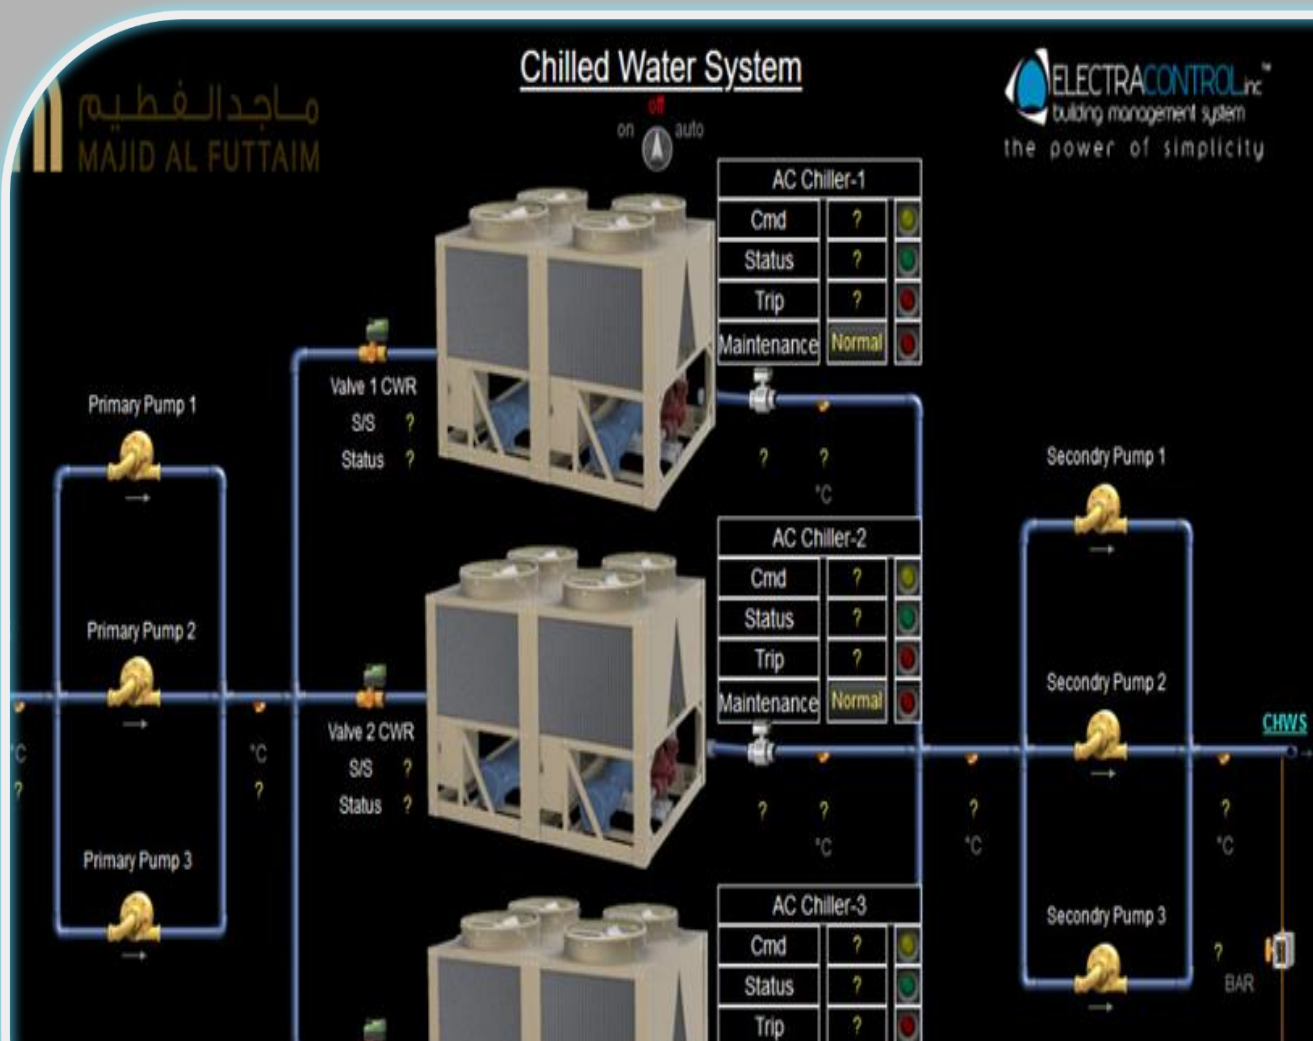

Project Stake Holders

- Owner : Majd Al Futtaim
- Main Contractor : Rowad Modern Engineering
- MEP Contractor : Proservice